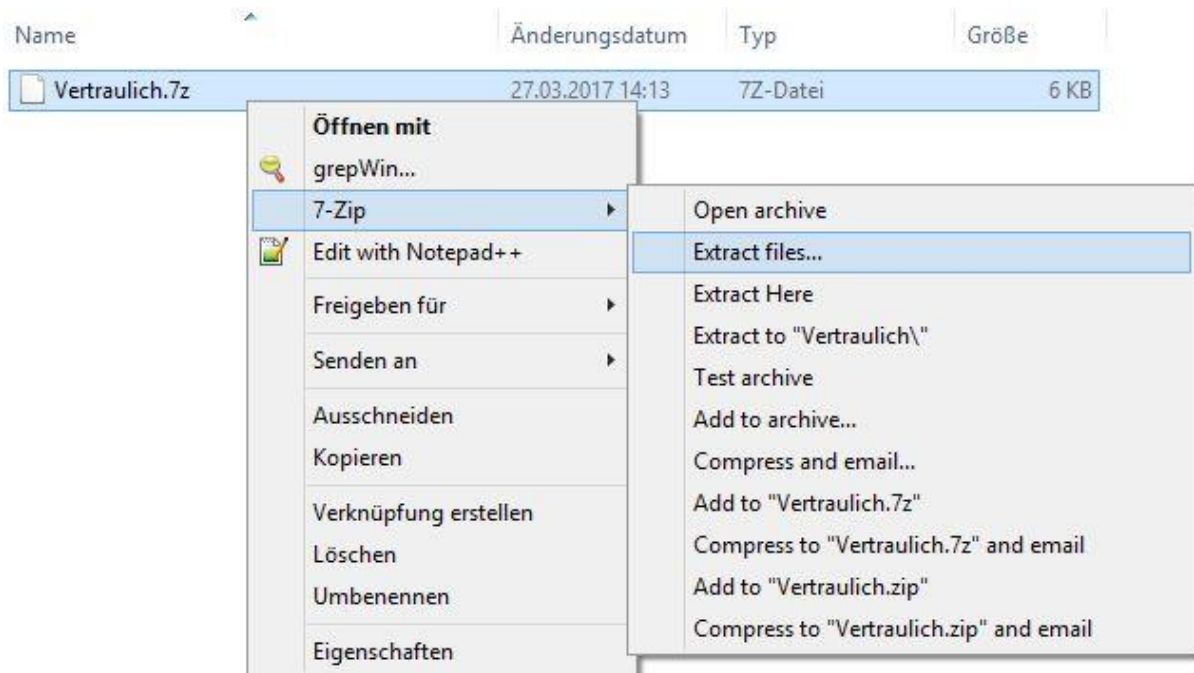

3. Eine neue Datei mit der Endung „7z“ wird im aktuellen (bzw. in dem im Dialog ausgewählten) Verzeichnis erstellt und ist bereit zum Versenden.

Name	Änderungsdatum	Typ	Größe
Doc.docx	27.03.2017 14:09	Microsoft Word-D...	0 KB
Tab.xlsx	27.03.2017 14:09	Microsoft Excel-Ar...	7 KB
Vertraulich.7z	27.03.2017 14:13	7Z-Datei	6 KB

Entpacken:

Um eine Datei mit 7-ZIP zu entpacken, gehen Sie wie folgt vor:

1. Mit rechter Maustaste auf gewünschte Datei klicken, dann „7-Zip“ und „Extract files“